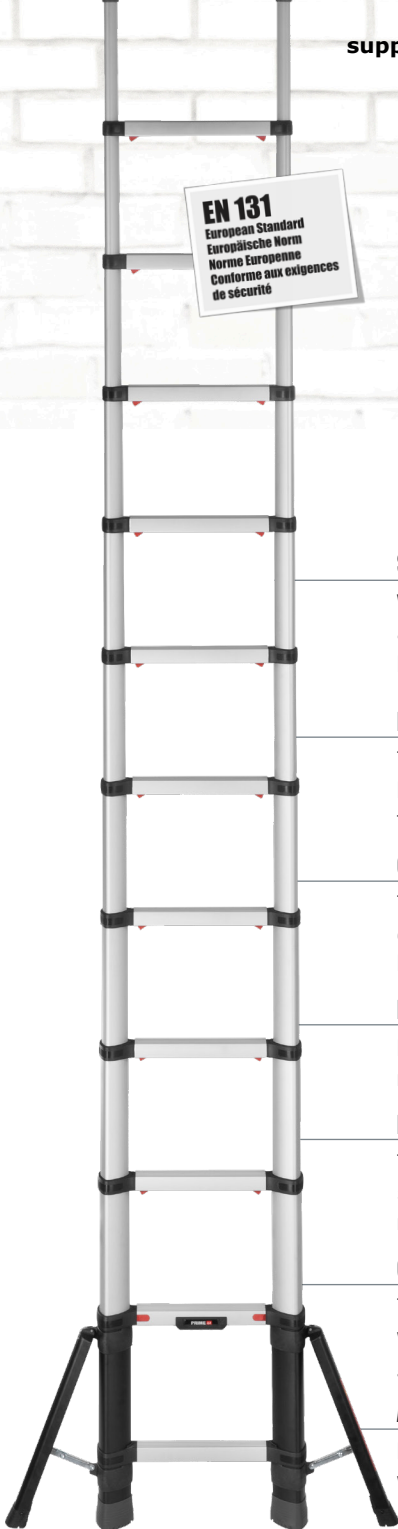

FLEXIBLE

The ladder can be adjusted to the optimal height to fit your needs. It is small and compact for storage and transportation and with the telescopic function the ladders are perfect in small spaces.

DESIGN

Prime is the first telescopic ladder with a triangular tube design, making the ladder torsionally rigid and stronger than ever before.

BRAKE TECHNOLOGY BY TELESTEPS

Telesteps developed a sophisticated brake-system to minimize squeezing fingers and for a controlled closing of the ladder. It is not only safe but makes the ladder easier to use at the same time.

CORRECT LEANING ANGLE & GREAT GRIP

The ladder is designed be used in 75 degrees leaning angle and with the wide, angled and grooved steps that are horizontal with the ground also mean that you can feel safe at all times.

ACCESSORIES - MANY LADDERS IN ONE

In our assortment there are also smart accessories that make your work even easier.

PRIME 3,0 M

| | |
|-------------------|-----------|
| Art. no: | 70230-501 |
| No. of treads: | 10 |
| Tread width: | 50 mm |
| Working height: | 3,8 m |
| Length, extended: | 3,0 m |
| Length, closed: | 0,79 m |
| Width: | 0,47 m |
| Weight: | 10,5 kg |